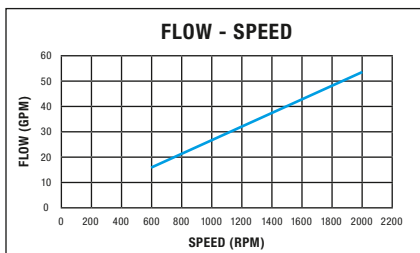

Direct Mount Bushing Dump Pump with Dual Pressure Relief

PART NUMBER	DESCRIPTION	SHAFT	GEAR	INLET	PRESSURE & RETURN PORT
CHPVB102-LMSD-25	Manual Shift—Left Hand Rotation	7/8" 13 Tooth	2.5" (6.2 cu in)	1-1/4" NPT	1" NPT
CHPVB102-RMSD-25	Manual Shift—Right Hand Rotation	7/8" 13 Tooth	2.5" (6.2 cu in)	1-1/4" NPT	1" NPT
CHPVB102-LASD-25	Air Shift—Left Hand Rotation	7/8" 13 Tooth	2.5" (6.2 cu in)	1-1/4" NPT	1" NPT
CHPVB102-RASD-25	Air Shift—Right Hand Rotation	7/8" 13 Tooth	2.5" (6.2 cu in)	1-1/4" NPT	1" NPT