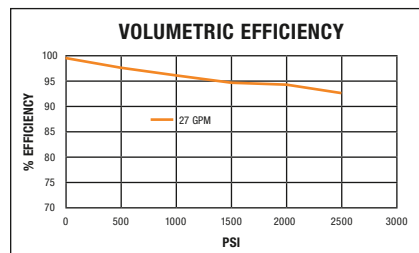

Direct Mount Bushing Dump Pump with Dual Pressure Relief

PART NUMBER	DESCRIPTION	SHAFT	GEAR	INLET	PRESSURE & RETURN PORT
CHPVB102-LMSD-25	Manual Shift—Left Hand Rotation	7/8" 13 Tooth	2.5" (6.2 cu in)	1-1/4" NPT	1" NPT
CHPVB102-RMSD-25	Manual Shift—Right Hand Rotation	7/8" 13 Tooth	2.5" (6.2 cu in)	1-1/4" NPT	1" NPT
CHPVB102-LASD-25	Air Shift—Left Hand Rotation	7/8" 13 Tooth	2.5" (6.2 cu in)	1-1/4" NPT	1" NPT
CHPVB102-RASD-25	Air Shift—Right Hand Rotation	7/8" 13 Tooth	2.5" (6.2 cu in)	1-1/4" NPT	1" NPT