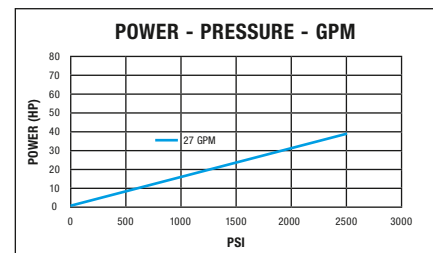

Direct Mount Bushing Dump Pump with Dual Pressure Relief

PART NUMBER	DESCRIPTION	SHAFT	GEAR	INLET	PRESSURE & RETURN PORT
CHPVB102-LMSD-25	Manual Shift—Left Hand Rotation	7/8" 13 Tooth	2.5" (6.2 cu in)	1-1/4" NPT	1" NPT
CHPVB102-RMSD-25	Manual Shift—Right Hand Rotation	7/8" 13 Tooth	2.5" (6.2 cu in)	1-1/4" NPT	1" NPT
CHPVB102-LASD-25	Air Shift—Left Hand Rotation	7/8" 13 Tooth	2.5" (6.2 cu in)	1-1/4" NPT	1" NPT
CHPVB102-RASD-25	Air Shift—Right Hand Rotation	7/8" 13 Tooth	2.5" (6.2 cu in)	1-1/4" NPT	1" NPT